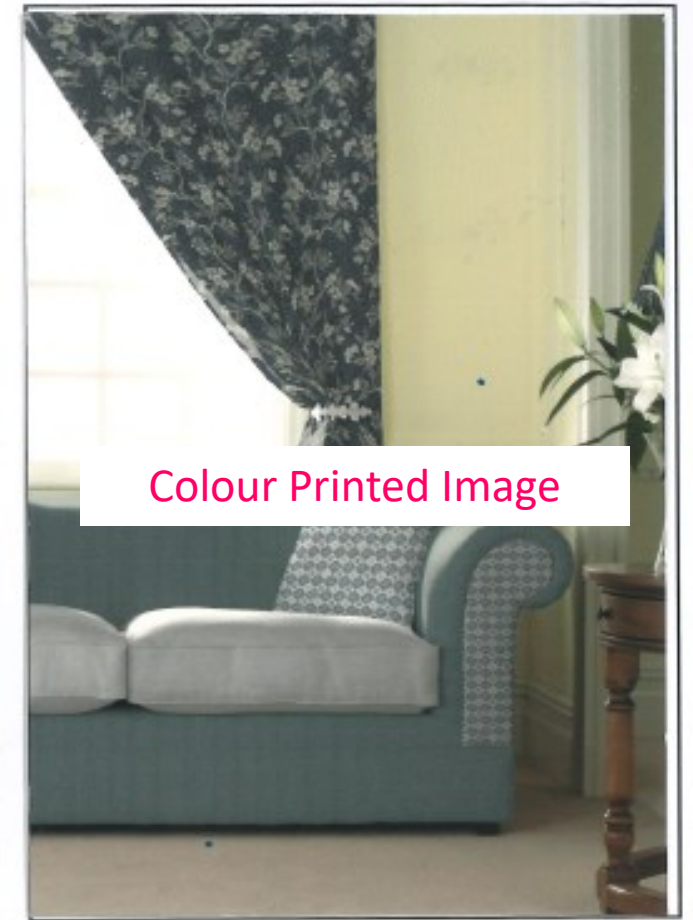

UPHOLSTERY: Hiako Rhino Faux leather and Loco Pearl

Nomad Honey 25% Scale

Amelie Honey 25% Scale

Porto Slate 25% Scale

Woodblock Honey 25% Scale

Colour Printed Image

Broderie Gold 25% Scale

Woodblock Honey 25% Scale