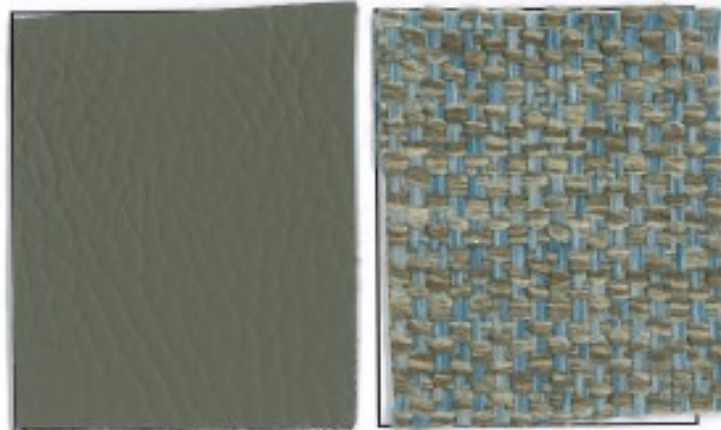

Porto Slate 25% Scale

Broderie Gold 25% Scale

Woodblock Honey 25% Scale

UPHOLSTERY: Hiako Rhino Faux leather and Loco Pearl

Colour Printed Image

Nomad Honey 25% Scale

Amelie Honey 25% Scale

Top to Bottom: Amelie Blue, Broderie Oat, Nomad Gale, Woodblock Blue, Porto Heaven,

UPHOLSTERY: Hiako Rhino Faux leather and Loco Pearl

UPHOLSTERY: Hiako Rhino Faux leather and Loco Pearl