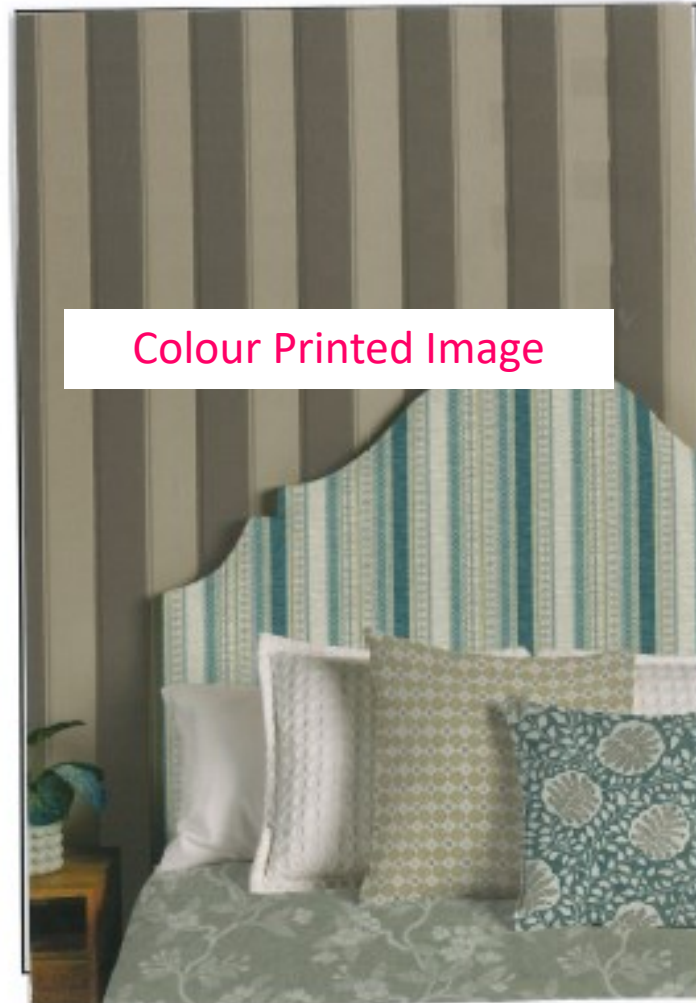

Porto Slate 25% Scale

Broderie Gold 25% Scale

Woodblock Honey 25% Scale

UPHOLSTERY: Hiako Rhino Faux leather and Loco Pearl

Colour Printed Image

Nomad Honey 25% Scale

Amelie Honey 25% Scale

Top to Bottom: Amelie Blue, Broderie Oat, Nomad Gale, Woodblock Blue, Porto Heaven,