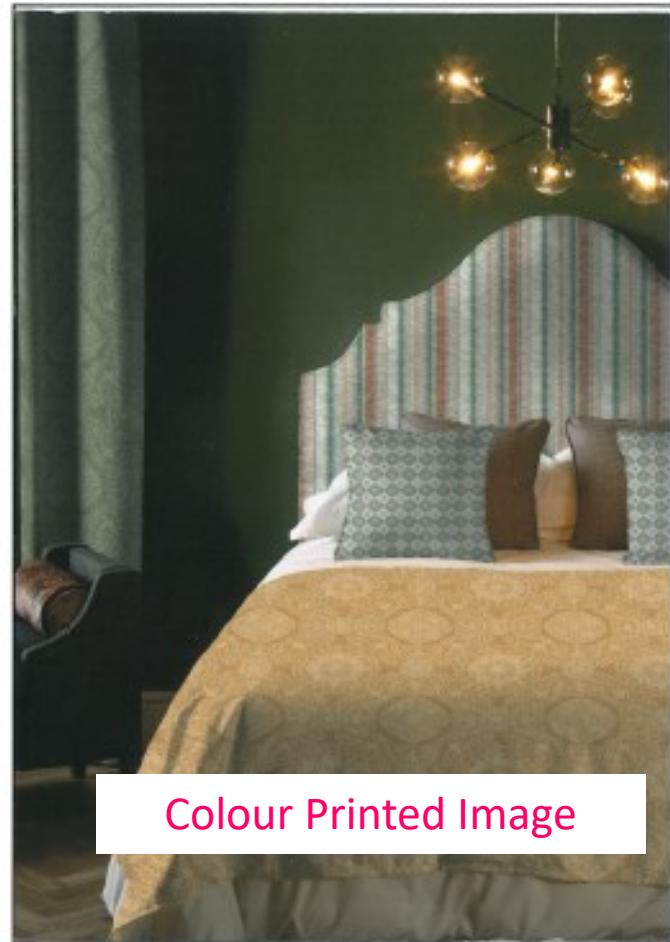

Nomad Honey 25% Scale

Nomad Honey 25% Scale

Porto Slate 25% Scale

Broderie Gold 25% Scale

Colour Printed Image

Woodblock Honey 25% Scale

Amelie Honey 25% Scale

UPHOLSTERY: Hiako Rhino Faux leather and Loco Pearl